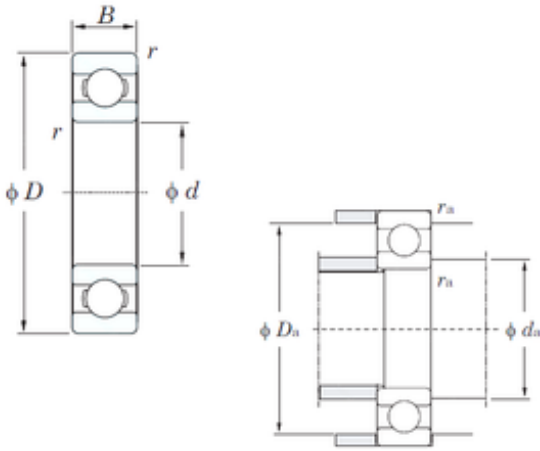

ROMANIA SNR BEARING Machinery MFG.CORP.

6205 Bearing 2D drawings and 3D CAD models

KOYO Auto parts 6205 2RS C3 deep groove ball bearing 6205-2RS Shielded/sealed type for transmission

Bearing No. 6205

Size	25x52x15 mm
Bore Diameter	25 mm
Outer Diameter	52 mm
Width	15 mm
d	25 mm
D	52 mm
B	15 mm
C	15 mm
r min.	1 mm
da min.	30 mm
Da max.	47 mm
ra max.	1 mm
Weight	0,128 Kg
Basic dynamic load rating (C)	14 kN
Basic static load rating (C0)	7,85 kN
(Grease) Lubrication Speed	13000 r/min
(Oil) Lubrication Speed	15000 r/min
Category	Single Row Ball Bearings
Inventory	0.0
Manufacturer Name	KOYO
Minimum Buy Quantity	N/A
Weight / Kilogram	0.142
EAN	0605790059476
Product Group	B00308

ROMANIA SNR BEARING Machinery MFG.CORP.

Enclosure	Open
Precision Class	ABEC 1 ISO P0
Maximum Capacity / Filling Slot	No
Rolling Element	Ball Bearing
Snap Ring	No
Internal Special Features	No
Cage Material	Steel
Internal Clearance	C0-Medium
Inch - Metric	Metric
Long Description	25MM Bore; 52MM Outside Diameter; 15MM Outer Race Width; Open; Ball Bearing; ABEC 1 ISO P0; No Filling Slot; No Snap Ring; No Internal Special Features; C0-Medium Internal Clearance; Steel Cage
Other Features	Deep Groove
Category	Single Row Ball Bearing
UNSPSC	31171504
Harmonized Tariff Code	8482.10.50.68
Noun	Bearing
Keyword String	Ball
Manufacturer URL	http://www.koyousa.com
Weight / LBS	0.28219
Inner Race Width	0 Inch 0 Millimeter
Outer Race Width	0.591 Inch 15 Millimeter
Bore	0.984 Inch 25 Millimeter
Outside Diameter	2.047 Inch 52 Millimeter
Bearing No.	6205
r(min)	1
Cr	17.5
C0r	7.85

ROMANIA SNR BEARING Machinery MFG.CORP.

Cu	0.550
f0	13.9
Grease lub.	13000
Oil lub.	15000
da(min)	30
Da(max)	47
ra(max)	1
(Refer.)Mass(kg)	0.128