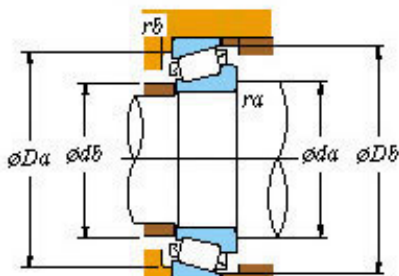

■ Mounting dimensions

JL69349/10 Bearing 2D drawings and 3D CAD models

Koyo Automobile Taper Roller Bearings JL69349/10 JL69349 JL69310

Bearing No. JL69349/10

Bearing No.	JL69349/10
d	38
D	63
T	17
B	17
r(min)	SP
r1(min)	SP
Cr	54.7
C0r	58.2
Cu	8.25
Grease lub.	6000
Oil lub.	8000
C	13.500
a	14.6 mm
da	49.0
db	41.0
Da	60.0
Db	56.5
ra(max)	3.5
rb(max)	1.2
e	0.42
Y1	1.44
Y0	0.79
(Refer.) Mass(kg)	0.199