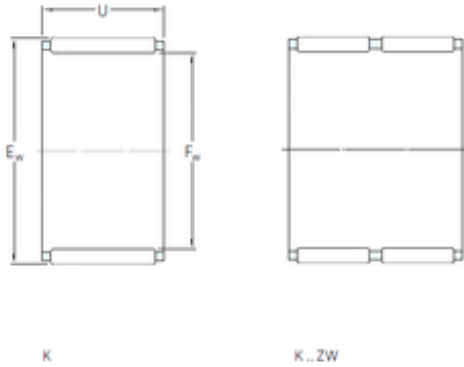

SKF K50x55x13.5 needle roller bearings

Bearing No. K50x55x13.5

| | |
|-------------------------------|------------|
| Bore Diameter | 50 mm |
| Outer Diameter | 55 mm |
| Fw | 50 mm |
| Ew | 55 mm |
| U | 13,5 mm |
| Weight | 0,03 Kg |
| Basic dynamic load rating (C) | 17,6 kN |
| Basic static load rating (C0) | 36,5 kN |
| Fatigue load limit (Pu) | 4,3 |
| Reference speed | 8500 r/min |

K50x55x13.5 Bearing 2D drawings and 3D CAD models